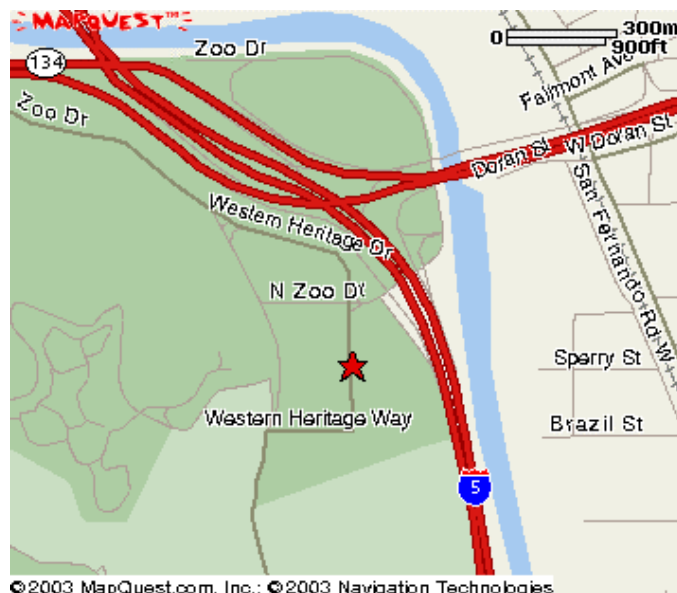

Eastside Workout Locations

Saturday Morning Workouts

Griffith Park (Next to Los Angeles Zoo)

Address

Los Angeles Zoo

5333 Zoo Drive

Los Angeles, CA 90027-1498

We meet under the letter "C" in the parking lot

General Directions

Located in Los Angeles' Griffith Park at the junction of the Golden State (5) and Ventura (134) freeways, parking lot "C" (or "Camel") is adjacent to the Los Angeles Zoo. Look for exit signs near the junction of the Golden State (5) and Ventura (134) freeways. On surface streets, it can be reached from Forest Lawn Dr., Victory Blvd., or Los Feliz Blvd. Accessible using MTA bus route 96.

If you are concerned about finding either location, try www.mapquest.com to get exact directions from your home.

Parking - Free and plentiful.